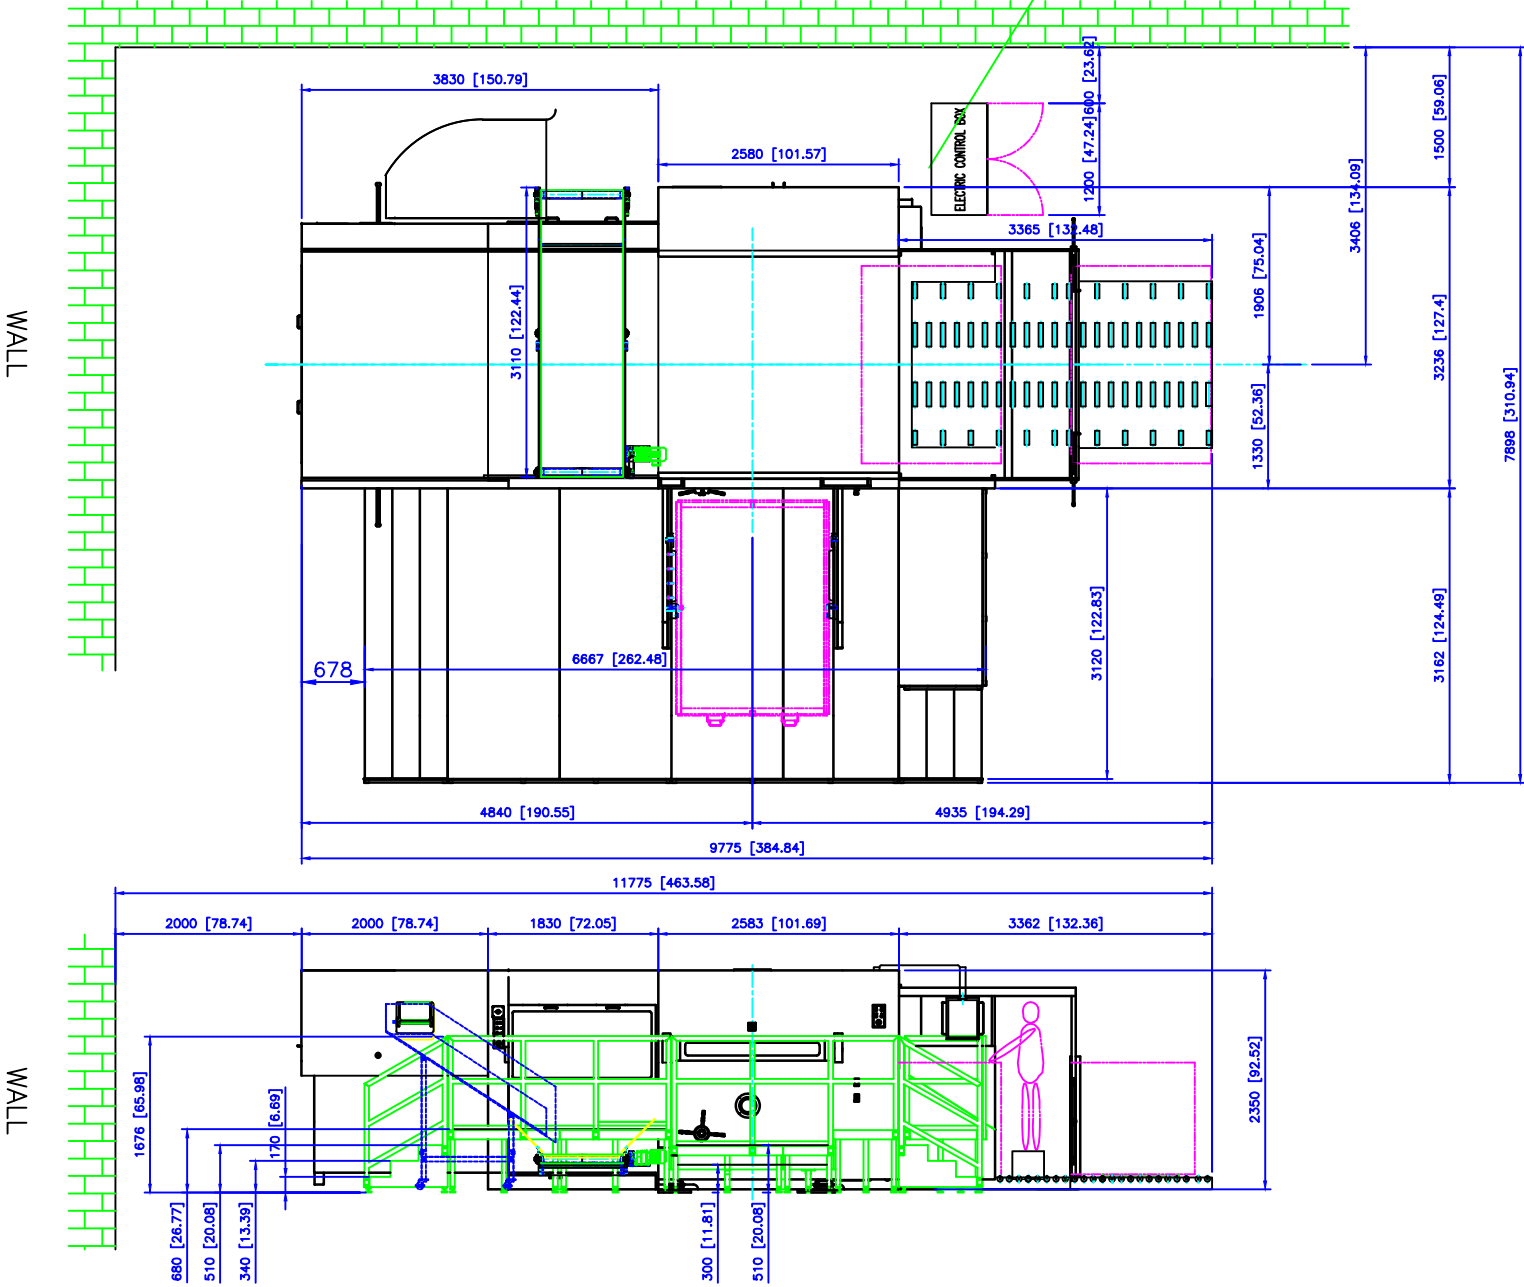

# Young Shin YT-SA2100SII Floor plan

WALL

VOTAGE:480V 60Hz THREE-PHASE  
POWER:30kw 60Amps

# Young Shin GIANT 250SII Floor plan