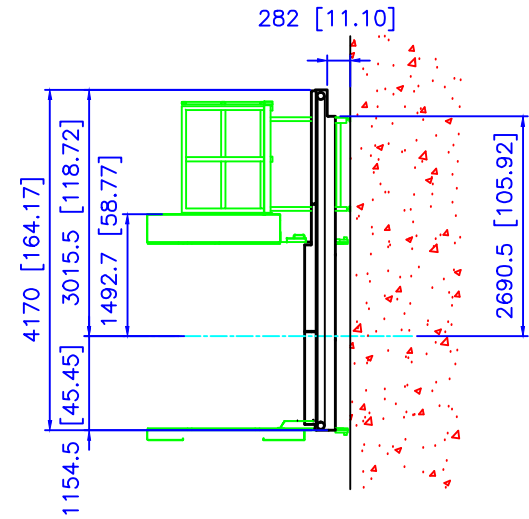

# Young Shin LAY OUT ZENITH 185S

## ELECTRIC SPECIFICATION

- VOLTAGE : 480V 60Hz THREE-PHASE
- POWER : 70kw (100 Amps)