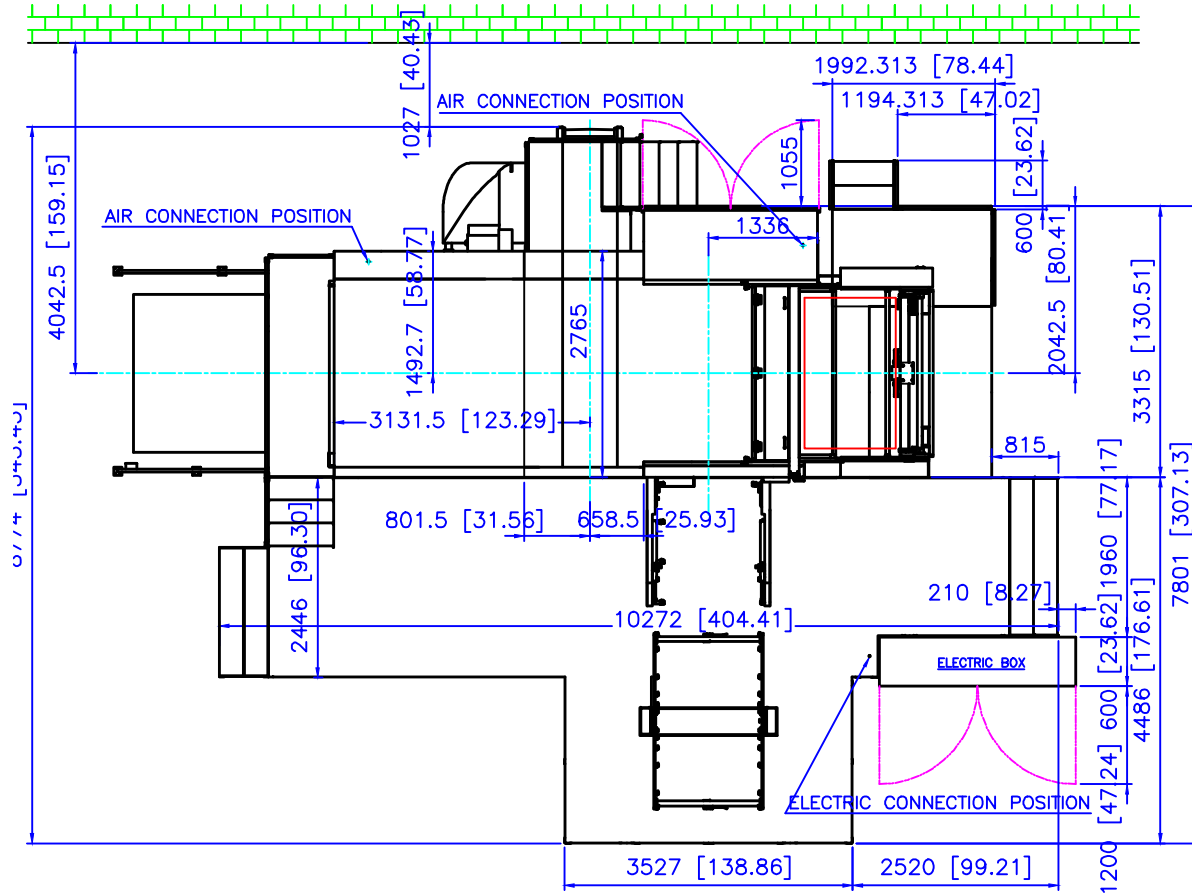

## ELECTRIC SPECIFICATION

- VOLTAGE : 480V 60Hz THREE-PHASE
- POWER : 70kw (100 Amps)

## AIR SPECIFICATION

- PRESSURE : 90 PSI 10 CFM