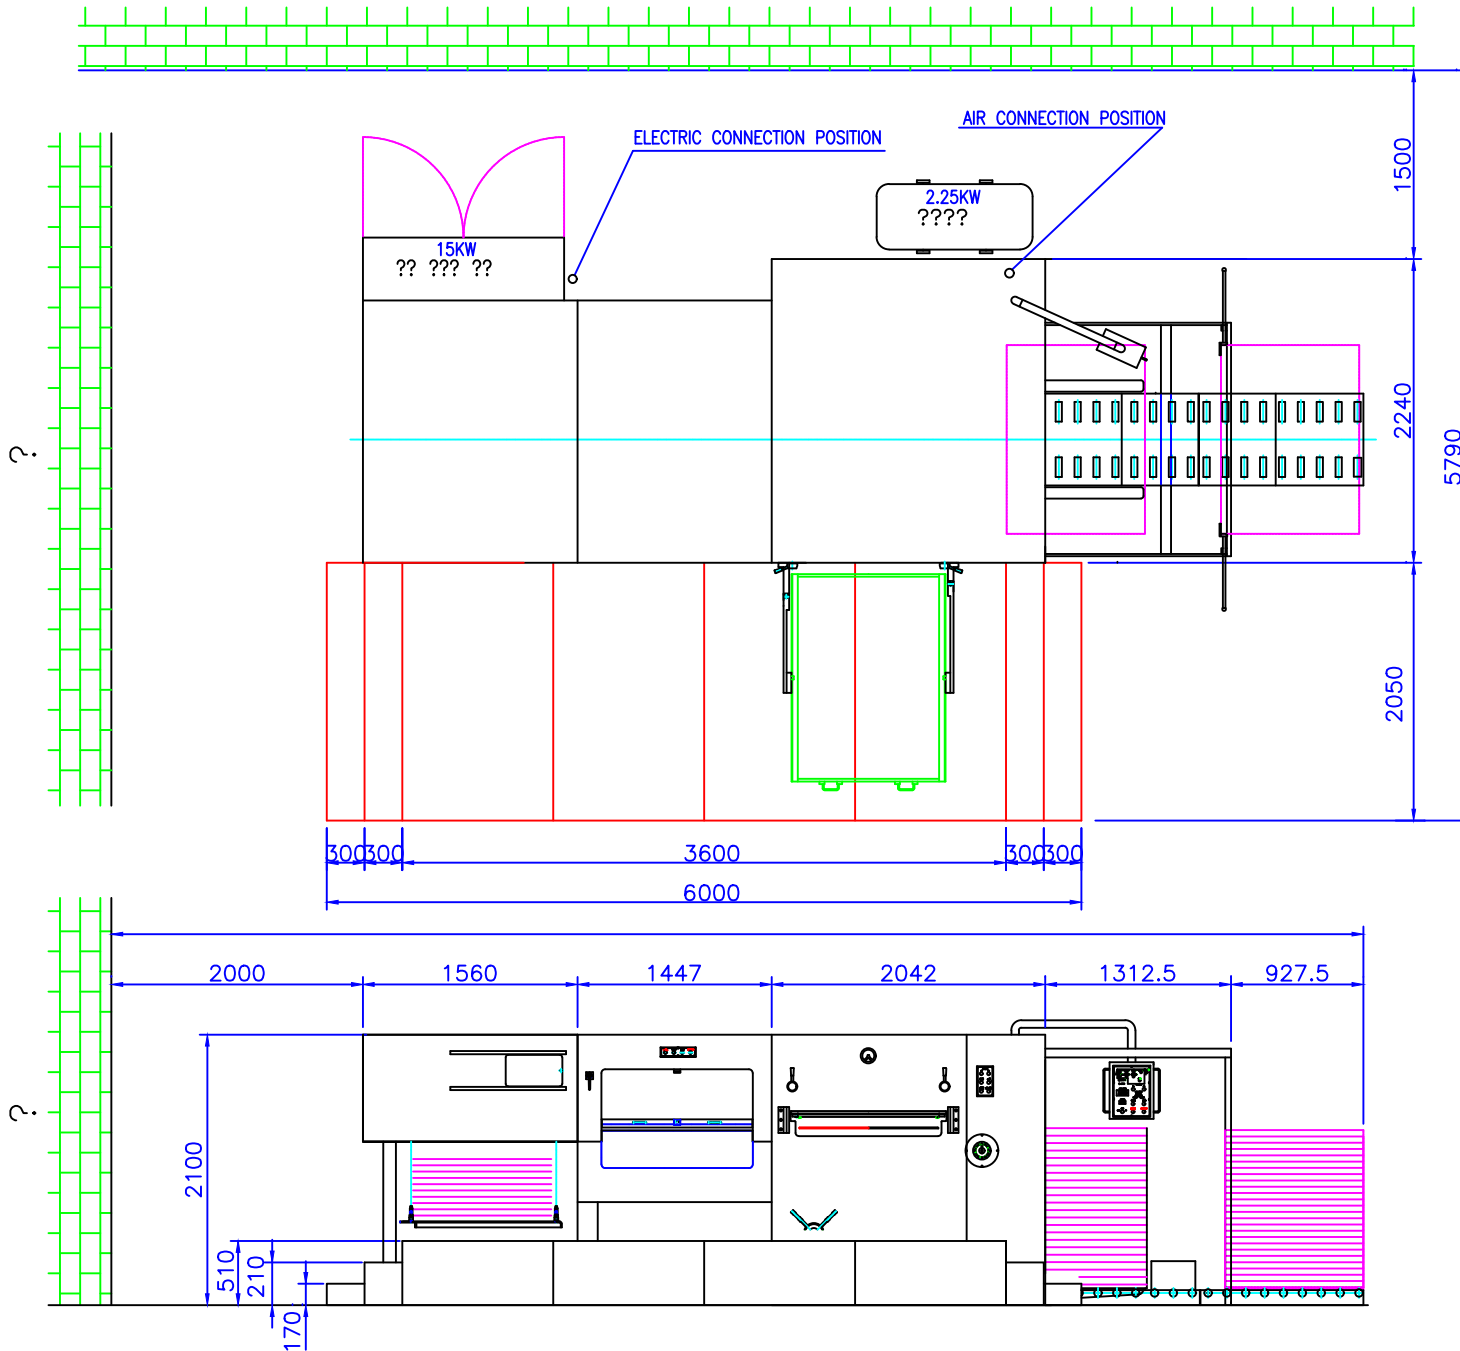

Young Shin YT-SA1300S

?

* MACHINE LAYOUT (T-SA1500 S)

WALL

<picture 11-5>