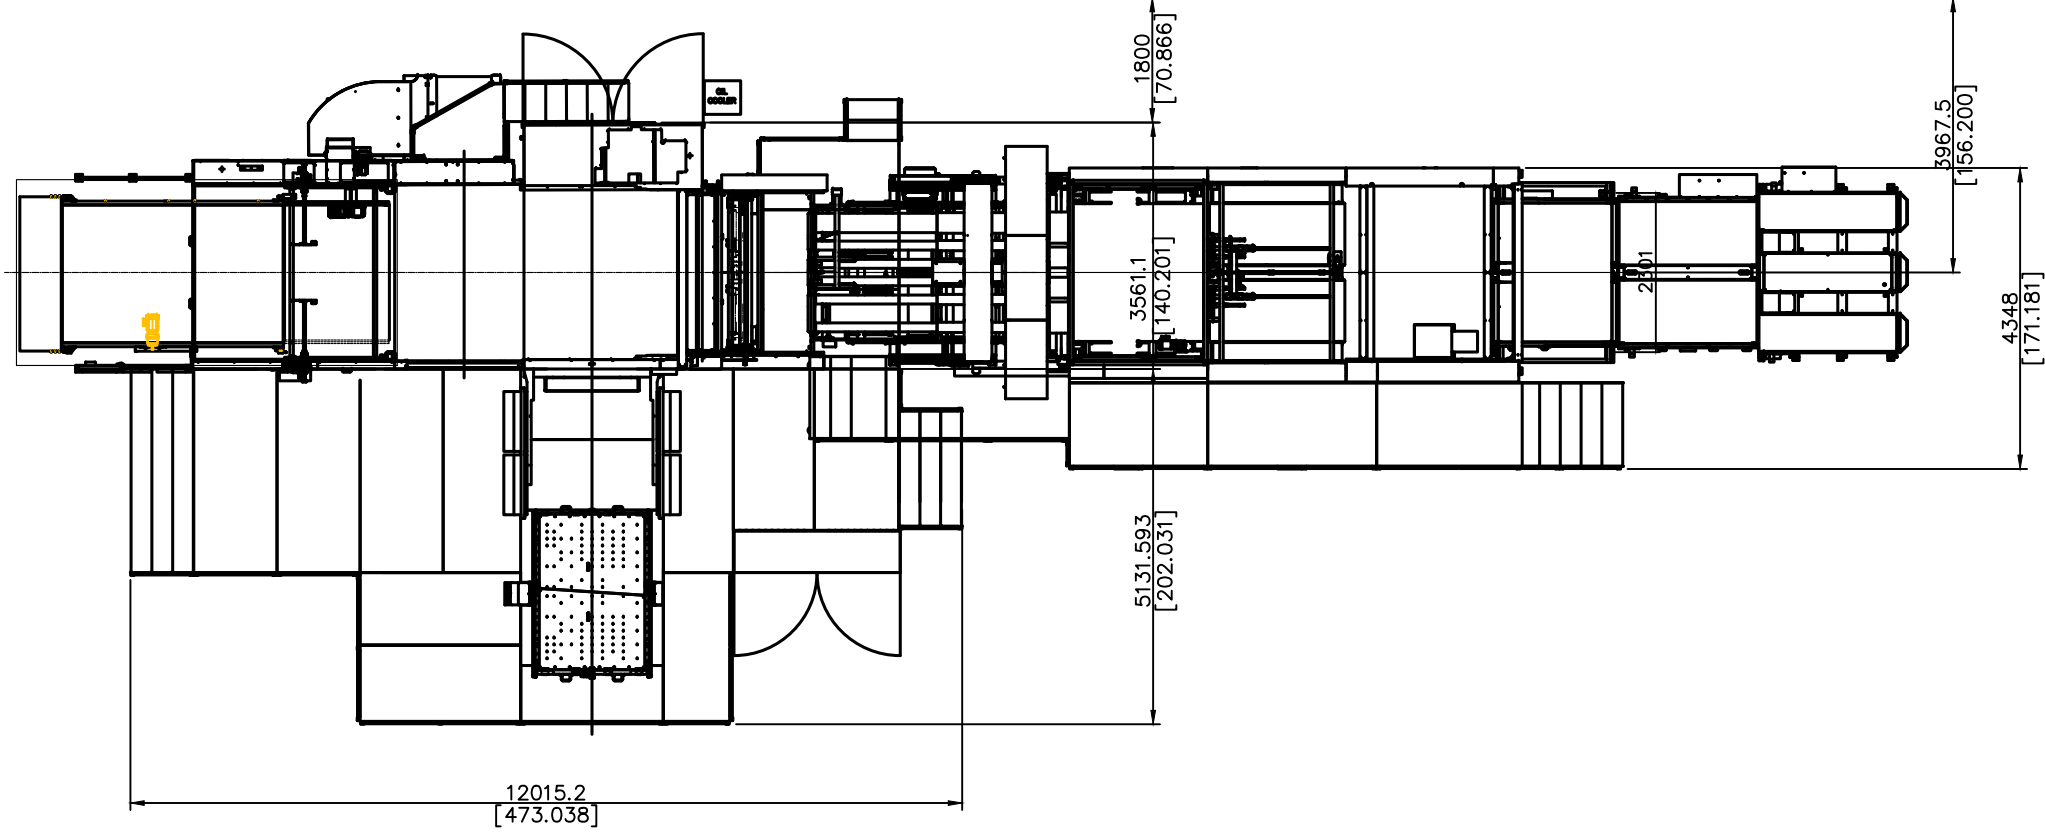

• LAY OUT(ZENITH 210S PLUS+SUPERFEED 210 PPT)

WALL

WALL

WALL